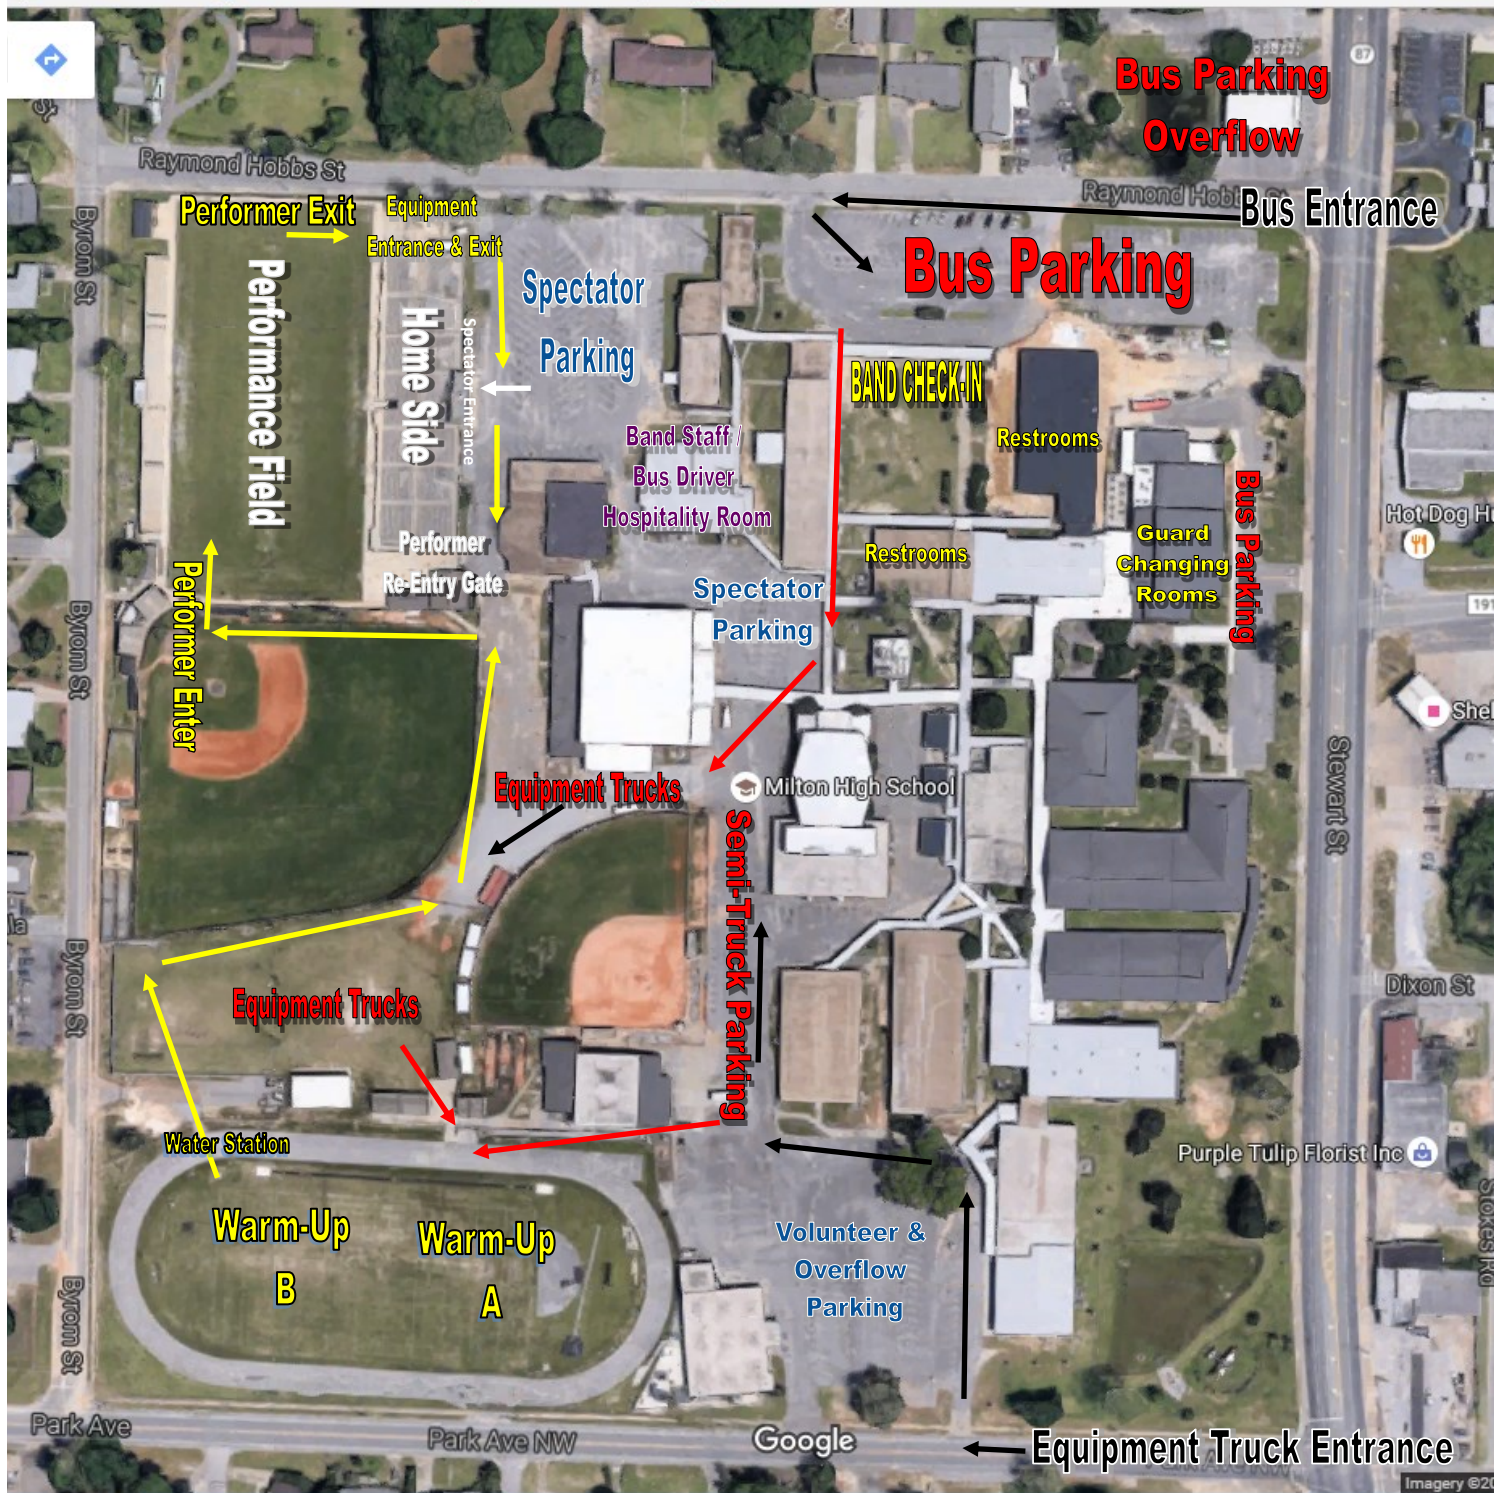

Blackwater Classic Marching Band Festival Campus Map

-  Bus & Equipment Truck Directions
-  Performer Routes to Equipment Trucks & Warm-Up Areas
-  Performer Routes from Warm-Up to On/Off Performance Field & Back to Equipment Trucks